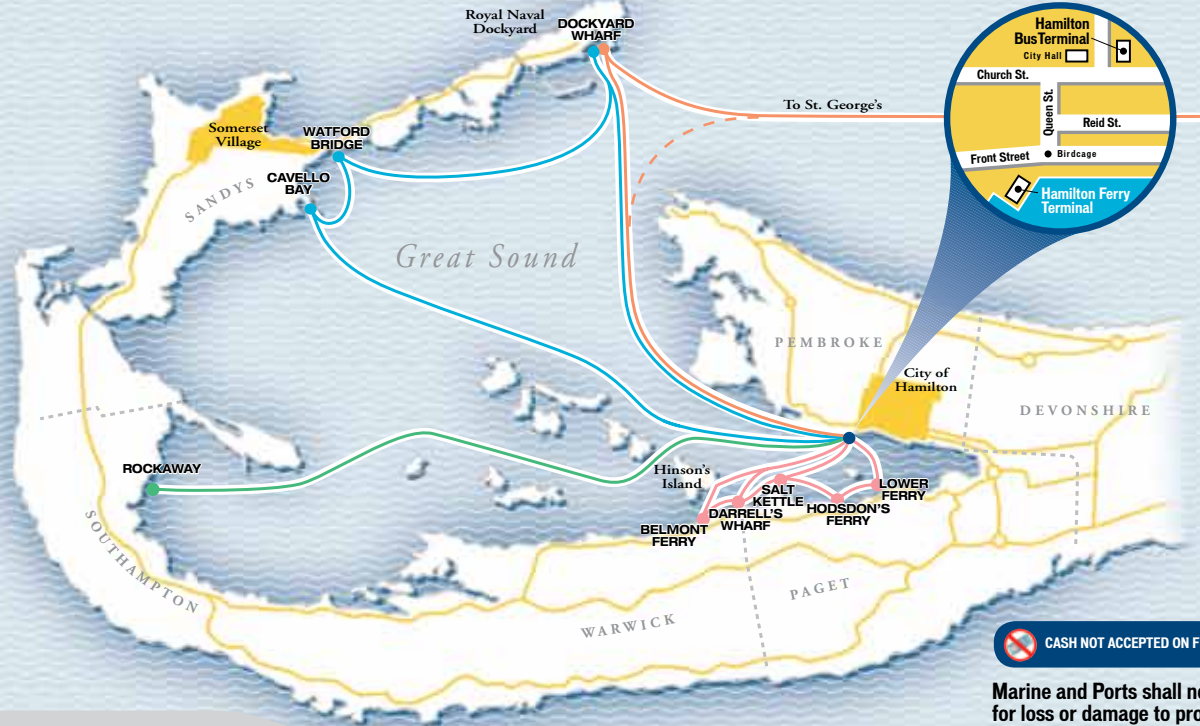

**PINK ROUTE**  
Hamilton • Paget • Warwick

**BLUE ROUTE**  
Hamilton • West End • Dockyard

**ORANGE ROUTE**  
Hamilton • Dockyard • St. George's

**GREEN ROUTE**  
Hamilton • Rockaway

The most scenic transportation for visitors and residents who are staying along or near Harbour Road. A delightful cruise through the inner harbour islands past charming Bermuda cottages and stately homes. A year-round service.

The trip to the West End is one of the finest sightseeing cruises available anywhere! See a completely different aspect of the island on your way to the Royal Naval Dockyard, which is full of interesting things to do and places to eat and shop!

Commuting, Bermuda Style! This new service offers an express trip to Hamilton from Rockaway in Southampton. This is the way to start the day, with a pleasant cruise instead of driving into Town. It's also great for visitors who want to get to the shops quickly!

Goes to or from Green Route

Monday - Friday

Saturdays, Sundays and Public Holidays

Leave Hamilton	Leave Dockyard	Arrive Hamilton
9:00	9:30	9:50
10:00	10:30	10:50
11:00	11:30	11:50
12:00	12:30	12:50
1:30	2:00	2:20
2:30	3:00	3:20
4:00	4:30	4:50
5:00	5:30	5:50